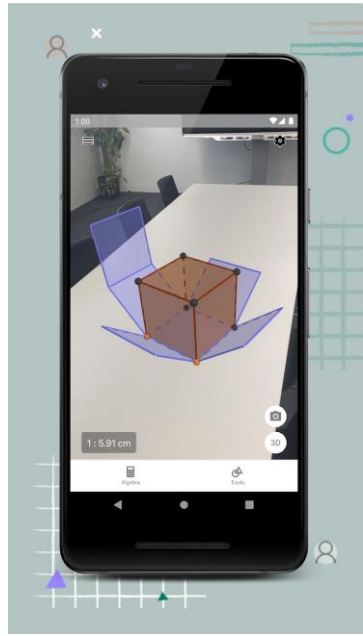

- [Virtuālās ekskursijas \(VR/AR\):](#)

A virtual laboratory environment featuring various scientific equipment. In the background, a sign lists energy units: 1 J = 0.239006 cal, 1 J = 9.86452 x 10^7 erg, 1 cal = 4.184 J (exactly), 1 cal = 3.68521 x 10^7 erg, 1 erg = 10^-7 J, and 1 erg = 2.39 x 10^-10 cal. To the left, there are buttons for 'EXIT', 'PRESSURE', 'ACCELERATE', and 'DECELERATE'. The foreground shows a digital multimeter displaying 0.00 V and 0.0 mA, a beaker, a pipette, and other labware.

MYWEBAR.COM

<https://mywebar.com>

AR lietotņu pielietošana

- Nav nepieciešams darbs ar datoru
- Saturs jau ir pieejams
- Objektu novietošana bez marķieriem

ABB Robot Studio

AR Book

Animal Safari AR

GeoGebra 3D Calculator