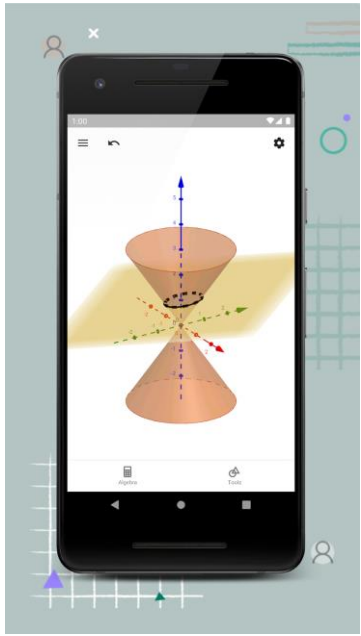

- [Virtuālās ekskursijas \(VR/AR\):](#)

A virtual laboratory environment featuring various scientific equipment. In the background, a sign lists energy units: 1 J = 0.239006 cal, 1 J = 9.86452 x 10^7 erg, 1 cal = 4.184 J (exactly), 1 cal = 3.68521 x 10^7 erg, 1 erg = 10^-7 J, and 1 erg = 2.39 x 10^-10 cal. To the left, there are buttons for 'EXIT', 'PRESSURE', 'ACCELERATE', and 'DECELERATE'. The foreground shows a digital multimeter displaying 0.00 V and 0.0 mA, a beaker, a pipette, and other labware.

MYWEBAR.COM

<https://mywebar.com>

AR lietotņu pielietošana

- Nav nepieciešams darbs ar datoru
- Saturs jau ir pieejams
- Objektu novietošana bez marķieriem

ABB Robot Studio

AR Book

Animal Safari AR

GeoGebra 3D Calculator